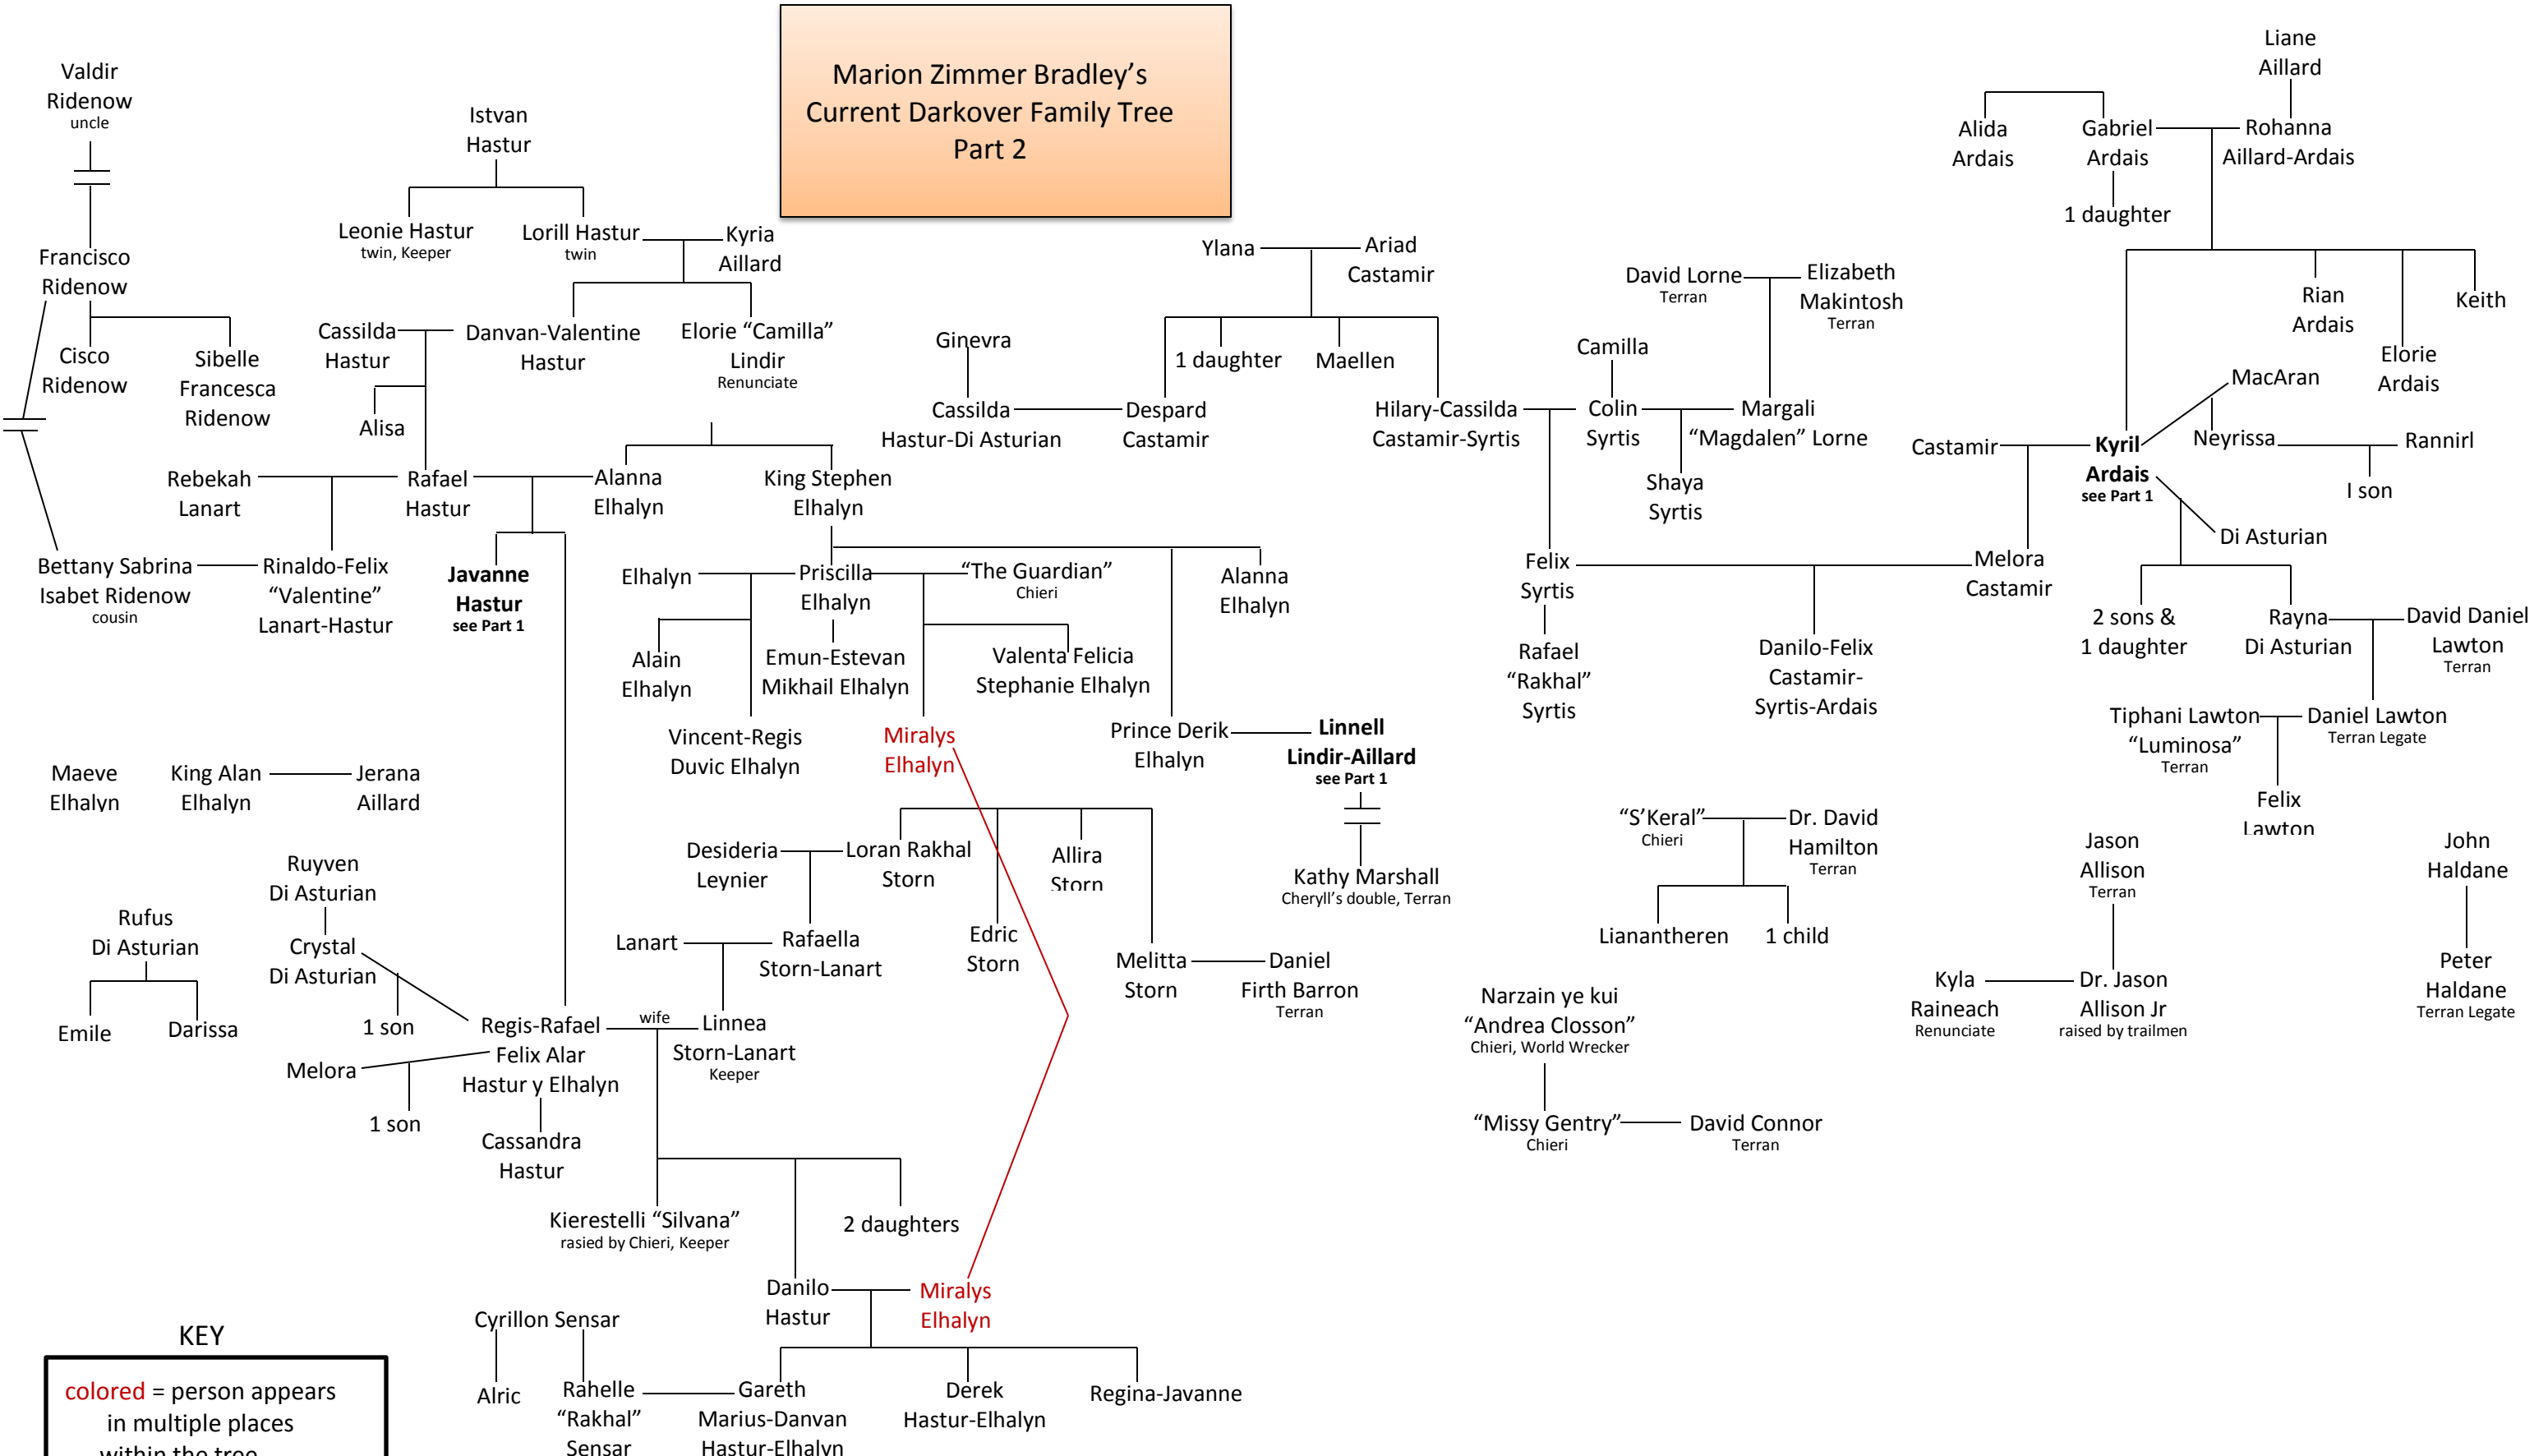

**Marion Zimmer Bradley's
Current Darkover Family Tree
Part 2**

KEY

colored = person appears in multiple places within the tree

bold = person appears in Part 2 Tree