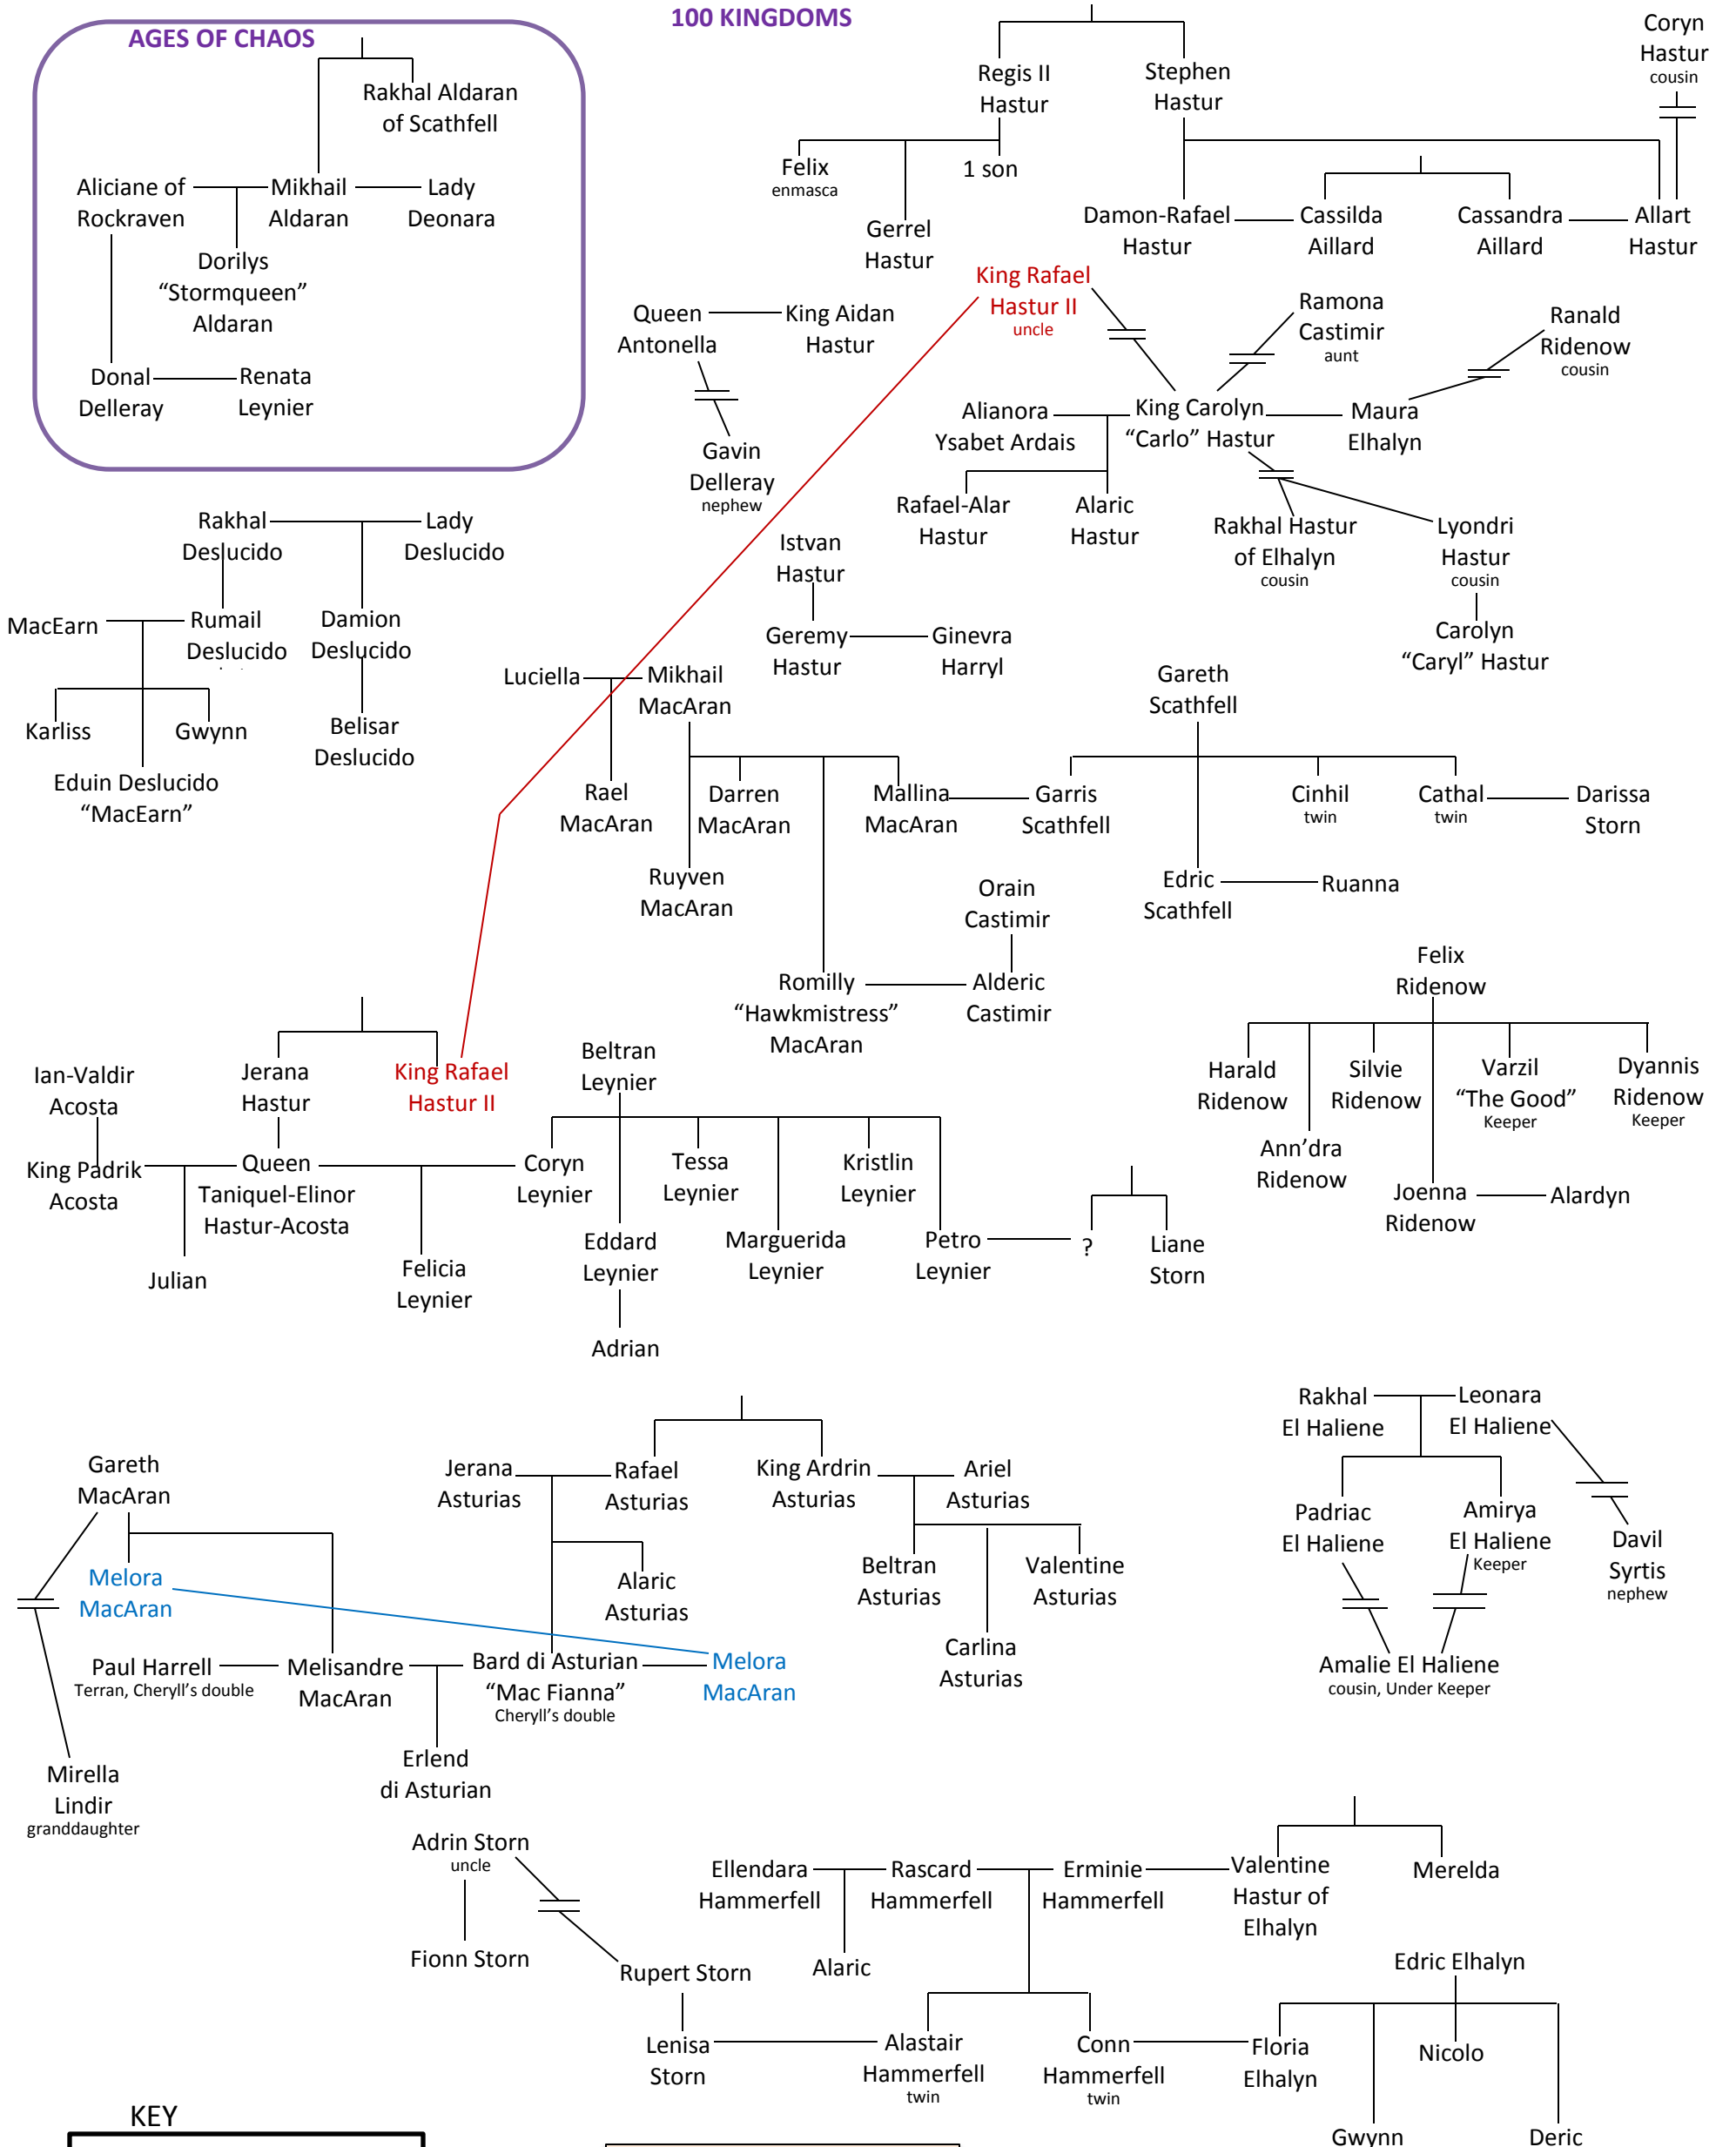

**100 KINGDOMS**

**KEY**  
 colored = person appears in multiple places within the tree

Marion Zimmer Bradley's Past Darkover Family Tree