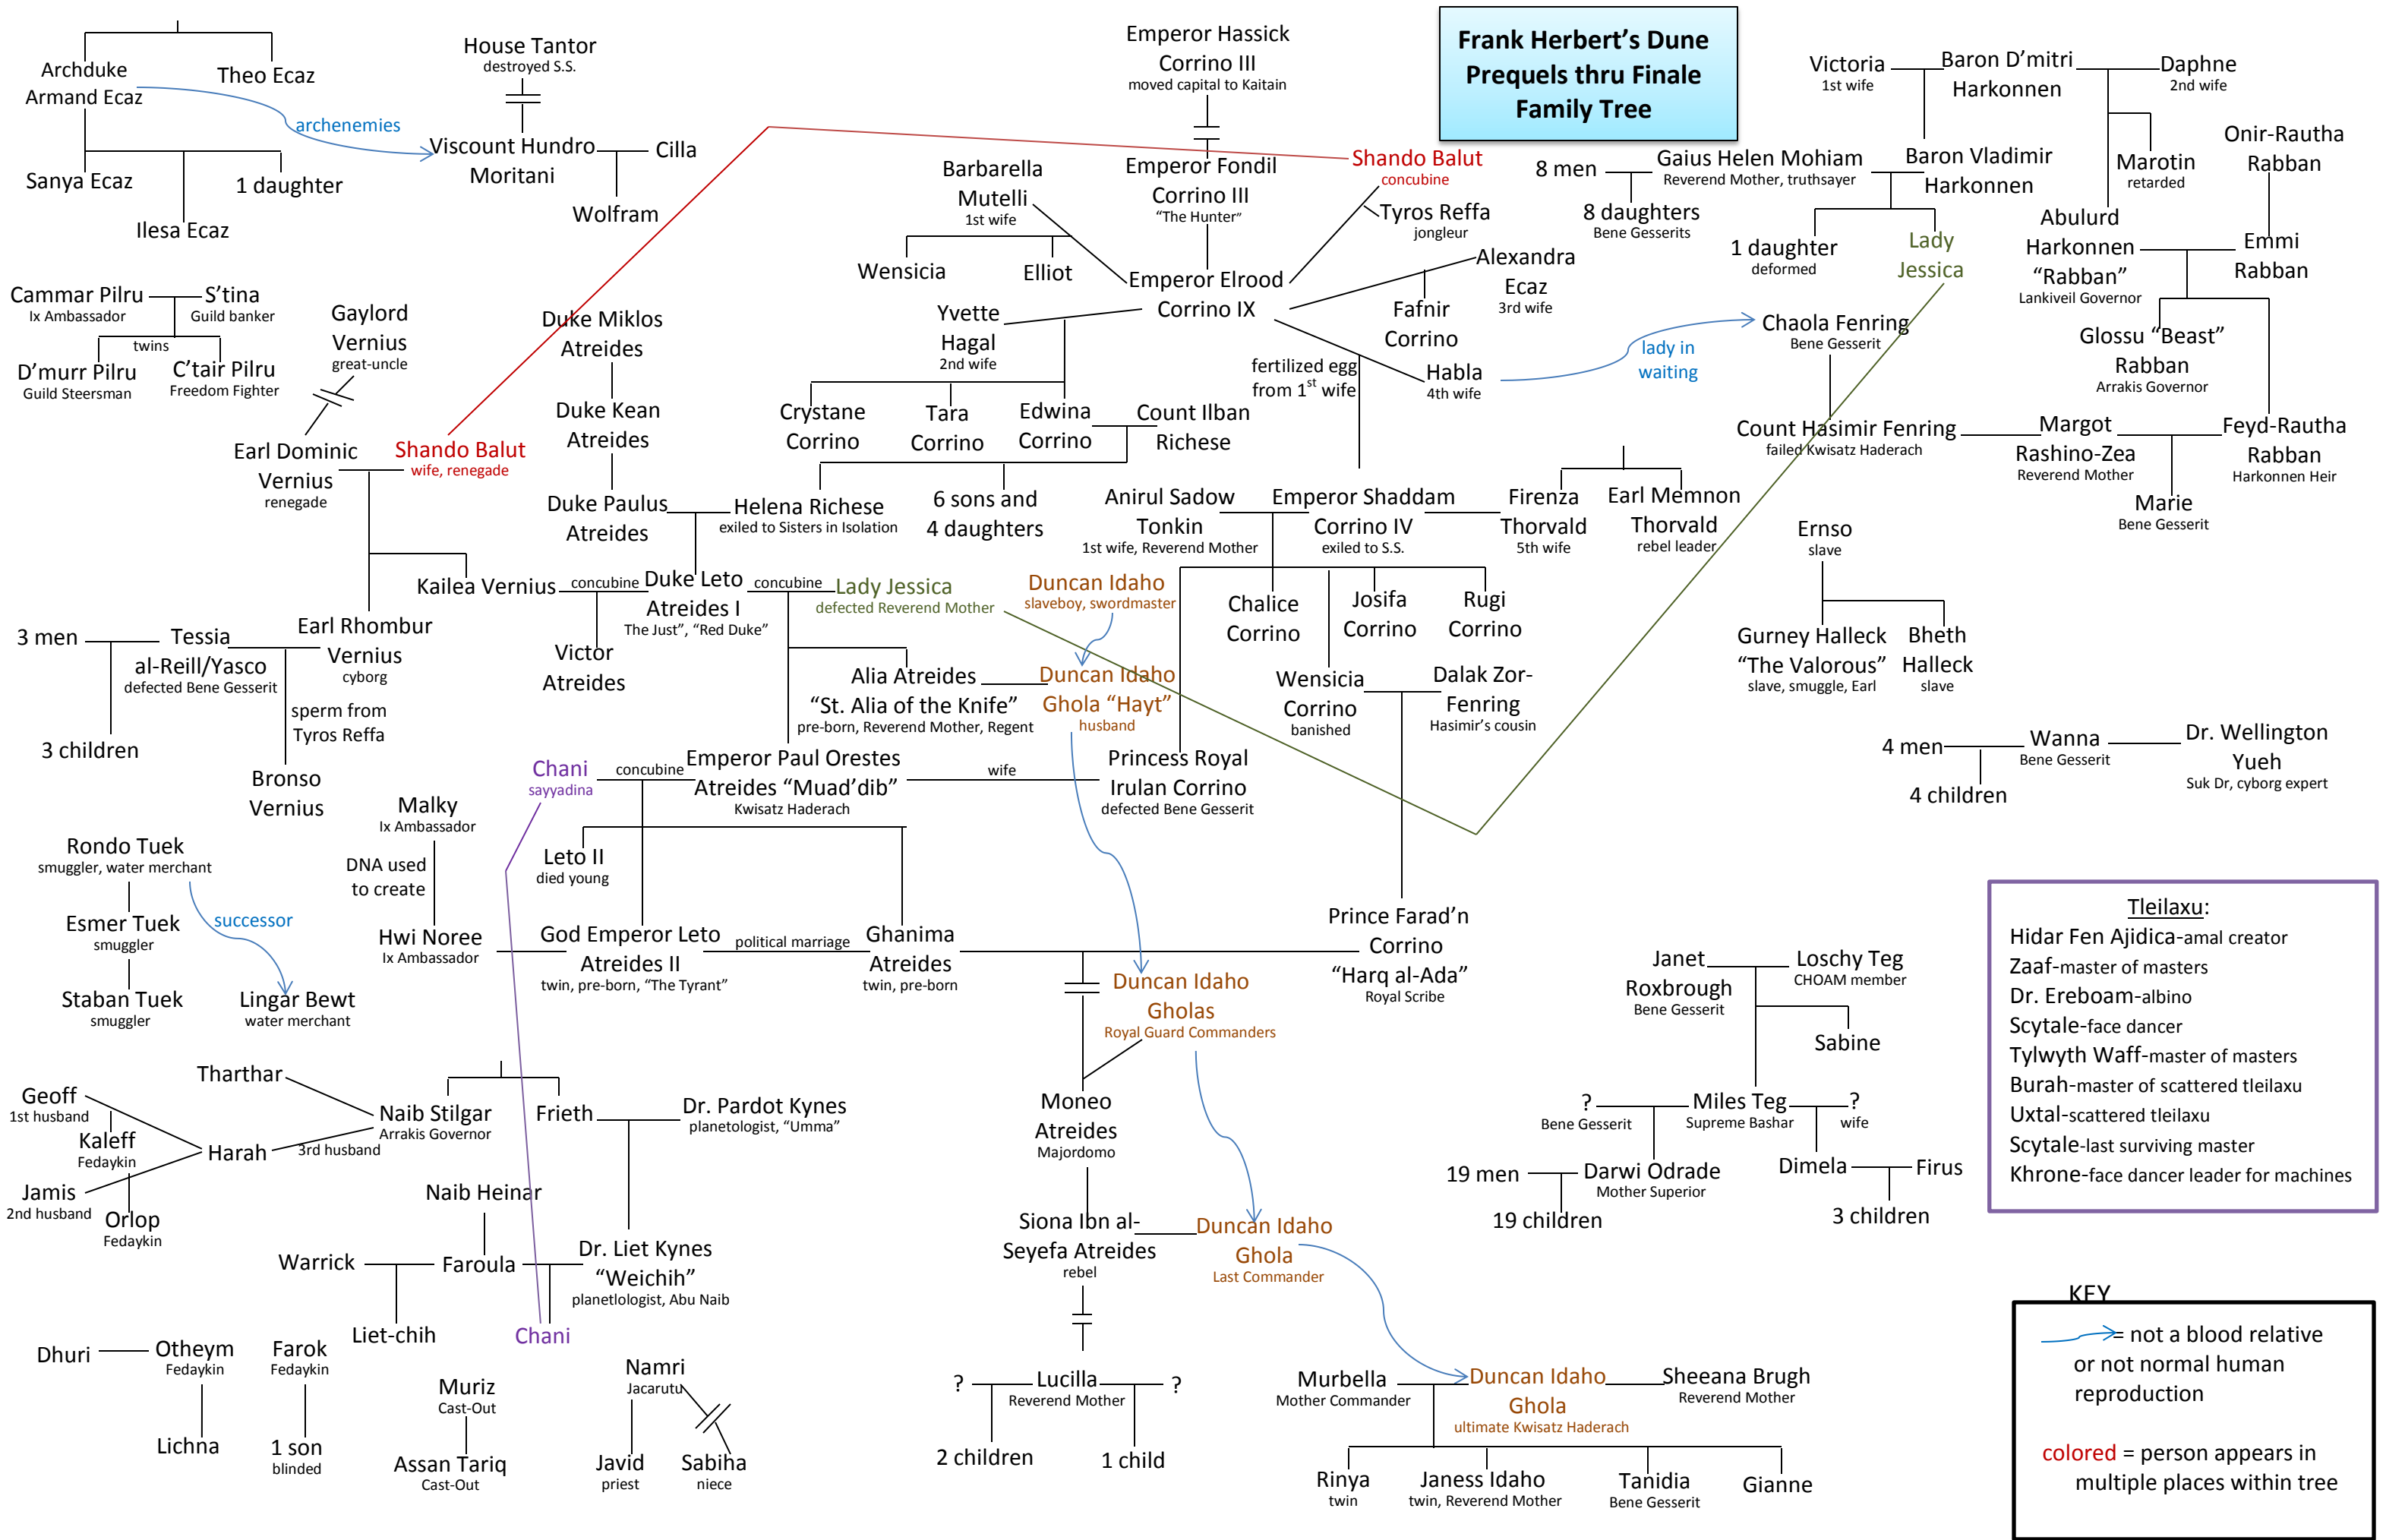

Frank Herbert's Dune Prequels thru Finale Family Tree

Tleilaxu:
 Hidar Fen Ajidica-amal creator
 Zaaf-master of masters
 Dr. Ereboam-albino
 Scytale-face dancer
 Tylwyth Waff-master of masters
 Burah-master of scattered tleilaxu
 Uxtal-scattered tleilaxu
 Scytale-last surviving master
 Khrone-face dancer leader for machines

KEY
 = not a blood relative or not normal human reproduction
 colored = person appears in multiple places within tree