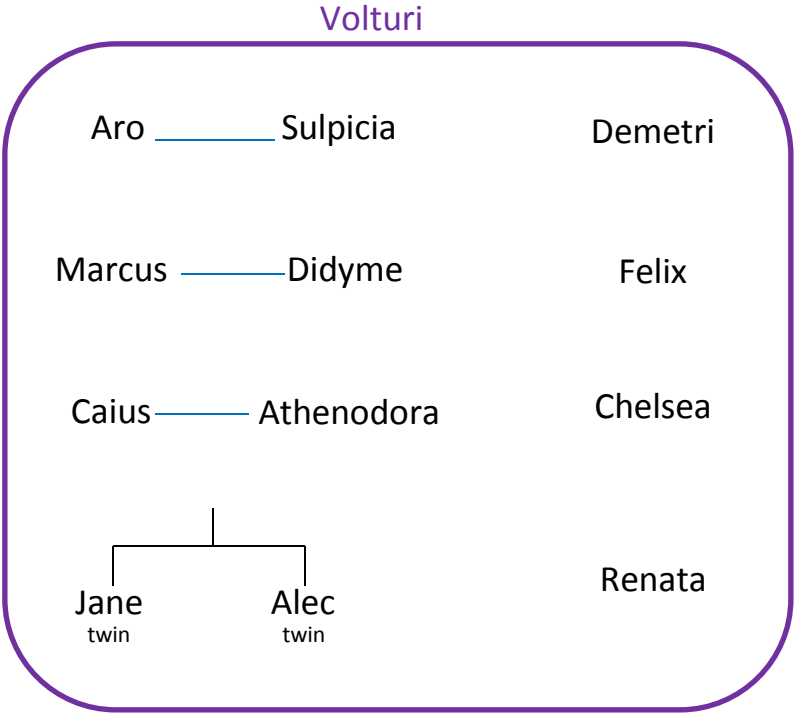

# Twilight Vampire Family Tree

**KEY**

- = human reproduction
- = vampire creates another vampire
- = love relationship