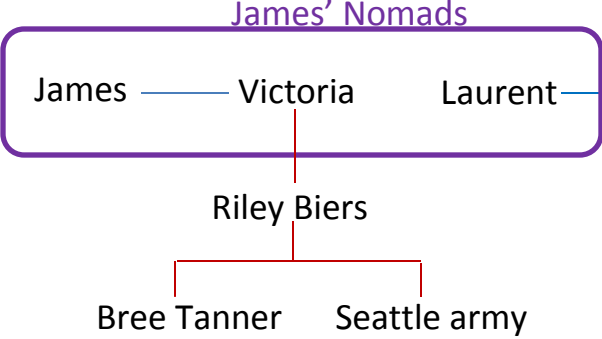

# Twilight Vampire Family Tree

**KEY**

- = human reproduction
- = vampire creates another vampire
- = love relationship