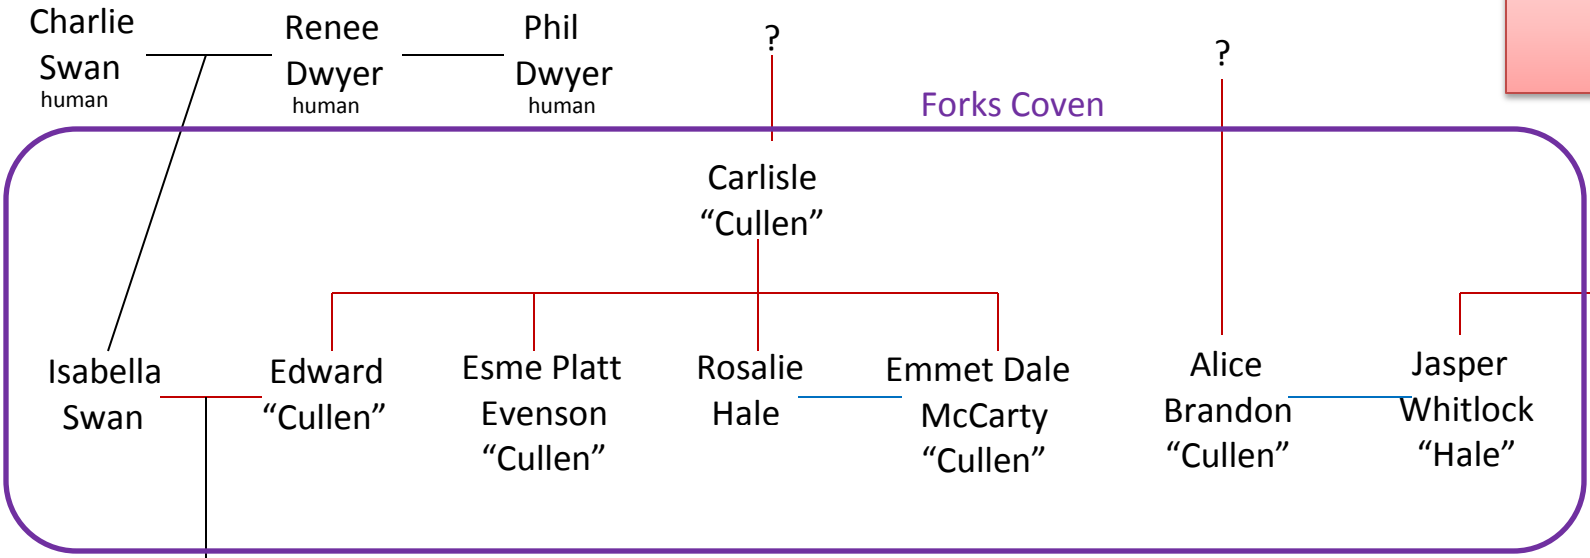

# Twilight Vampire Family Tree

**KEY**

- = human reproduction
- = vampire creates another vampire
- = love relationship