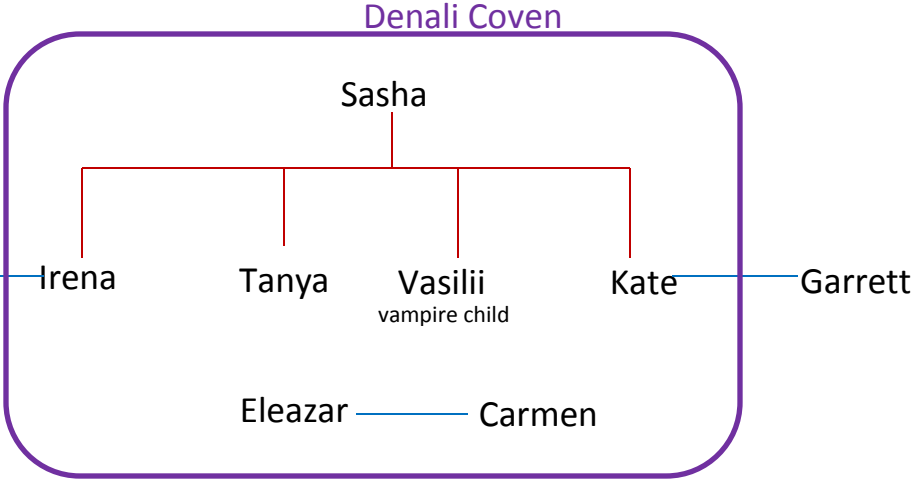

# Twilight Vampire Family Tree

**KEY**

- = human reproduction
- = vampire creates another vampire
- = love relationship