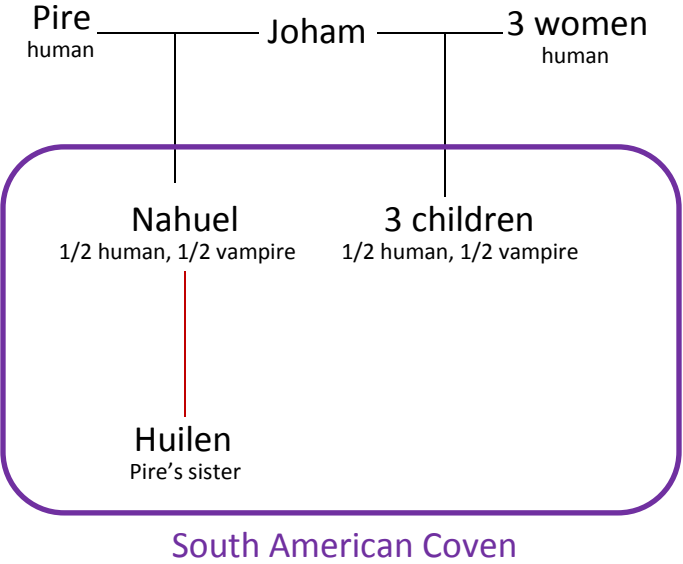

# Twilight Vampire Family Tree

**KEY**

- = human reproduction
- = vampire creates another vampire
- = love relationship